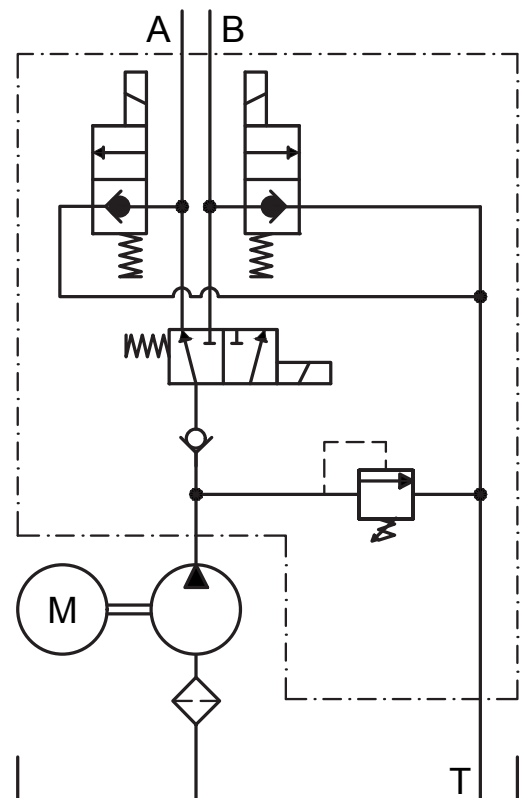

POWER UNIT WITH TWO SINGLE ACTING CIRCUITS

MODEL 04

This power unit has a double, single acting circuit, with two SAE#6 ports. It utilizes two 2 way, 2 position, solenoid activated valves, with manual overrides. This circuit design also uses a cartridge check and adjustable relief valve. The gear pump is equipped with a suction screen attached to a 90 elbow inside the tank which comes with a 3/4" NPT breather/distick.

OPTIONS:

- ▶ **Motor:** DC 12 & 24v, or AC 115/230V, single phase or AC 230/460/575V three phase
- ▶ **Tank:** From 1.7 liters to 23.5 liters. Plastic or Steel
- ▶ **Pump:** 0.8, 1.0, 1.3, 1.6, 2.1, 2.5, 3.2 and 4.2cc available
- ▶ **Mounting:** Vertical or Horizontal

TYPICAL APPLICATION:

- ▶ **Double Pressure Up / Gravity Down System**
- ▶ **Dump Trailer With Single Acting Front Jack**
- ▶ **Scissor Lift**
- ▶ **Carlift (1 unit for two lifts)**

ITEM	PART NUMBER	DESCRIPTION	QTY
1	HAV EP1331	Motor Bolts	2
2	HAV EP1312A*	Motor	1
3	HAV EP1040	Solenoid Bolt	2
4	HAV EP1041	Solenoid Washer	2
5	HAV EP1301A*	Solenoid	1
6	HAV EP1606	Block	1
7	HAV EP1602	Checkvalve	1
8	HAV EP1601	Relief Valve	1
9	HAV EP1402	Pump/Motor Coupler	1
10	HAV EP1033	Tank O-Ring	1
11	AS-568-012	O-Ring	1
12	HAV EP1722	Block Elbow 90°	1
13	HAV EP1210*	Pump	1
14	HAV EP1217*	Pump Bolts	2
15	HAV EP1218	Locwasher (Pump Bolts)	2
16	HAV EP1004	Tank Bolts	4
17	HAV EP1005	Lockwasher (Tank Bolts)	4
18	HAV EP1401B	Screen Filter Suction Elbow	1
19	HAV EP1020*	Tank	1

ITEM	PART NUMBER	DESCRIPTION	QTY
20	HAV EP10034	Tank Plug	1
21	HAV EP1024	Breather	1
22	HAV EP1606-6	Block Adapter	1
23	HAV EP1101D	Cartridge 2 Way, 2 Position	2
24	HAV EP1101G	Cartridge 3 Way, 2 Position	1
25	HAV EP1101C-10*	Coil 10v DC	3
26	HAV EP11116	Block Bolt M8 x 60mm	2
27	MFB03-ORING	Block O-Ring	2
28	HAV-EP1428-21	Remote Control	1