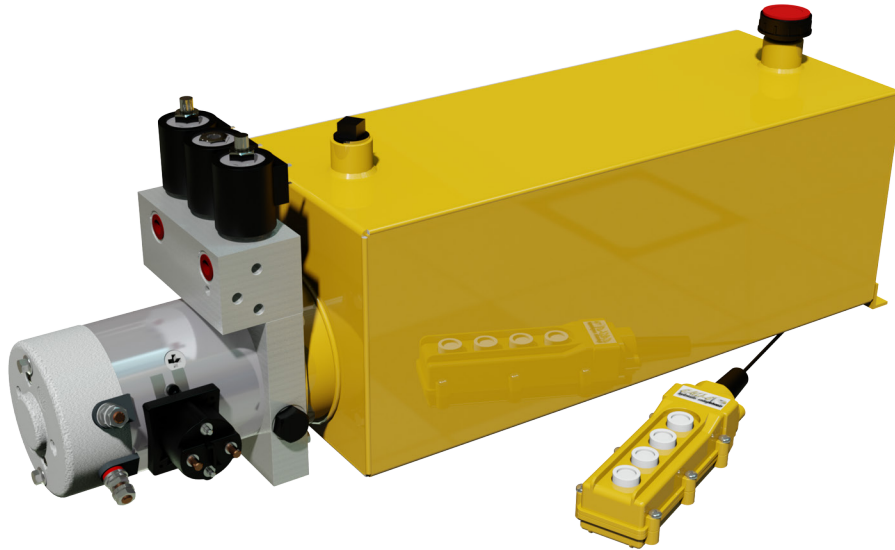

POWER UNIT WITH TWO SINGLE ACTING CIRCUITS

MODEL 04

This power unit has a double, single acting circuit, with two SAE#6 ports. It utilizes two 2 way, 2 position, solenoid activated valves, with manual overrides. This circuit design also uses a cartridge check and adjustable relief valve. The gear pump is equipped with a suction screen attached to a 90 elbow inside the tank which comes with a 3/4" NPT breather/distick.

OPTIONS:

- ▶ **Motor:** DC 12 & 24v, or AC 115/230V, single phase or AC 230/460/575V three phase
- ▶ **Tank:** From 1.7 liters to 23.5 liters. Plastic or Steel
- ▶ **Pump:** 0.8, 1.0, 1.3, 1.6, 2.1, 2.5, 3.2 and 4.2cc available
- ▶ **Mounting:** Vertical or Horizontal

TYPICAL APPLICATION:

- ▶ **Double Pressure Up / Gravity Down System**
- ▶ **Dump Trailer With Single Acting Front Jack**
- ▶ **Scissor Lift**
- ▶ **Carlift (1 unit for two lifts)**

ITEM	PART NUMBER	DESCRIPTION	QTY
1	HAV EP1331	Motor Bolts	2
2	HAV EP1312A*	Motor	1
3	HAV EP1040	Solenoid Bolt	2
4	HAV EP1041	Solenoid Washer	2
5	HAV EP1301A*	Solenoid	1
6	HAV EP1606	Block	1
7	HAV EP1602	Checkvalve	1
8	HAV EP1601	Relief Valve	1
9	HAV EP1402	Pump/Motor Coupler	1
10	HAV EP1033	Tank O-Ring	1
11	AS-568-012	O-Ring	1
12	HAV EP1722	Block Elbow 90°	1
13	HAV EP1210*	Pump	1
14	HAV EP1217*	Pump Bolts	2
15	HAV EP1218	Locwasher (Pump Bolts)	2
16	HAV EP1004	Tank Bolts	4
17	HAV EP1005	Lockwasher (Tank Bolts)	4
18	HAV EP1401B	Screen Filter Suction Elbow	1
19	HAV EP1020*	Tank	1

MODEL 04

EXPLODED VIEW