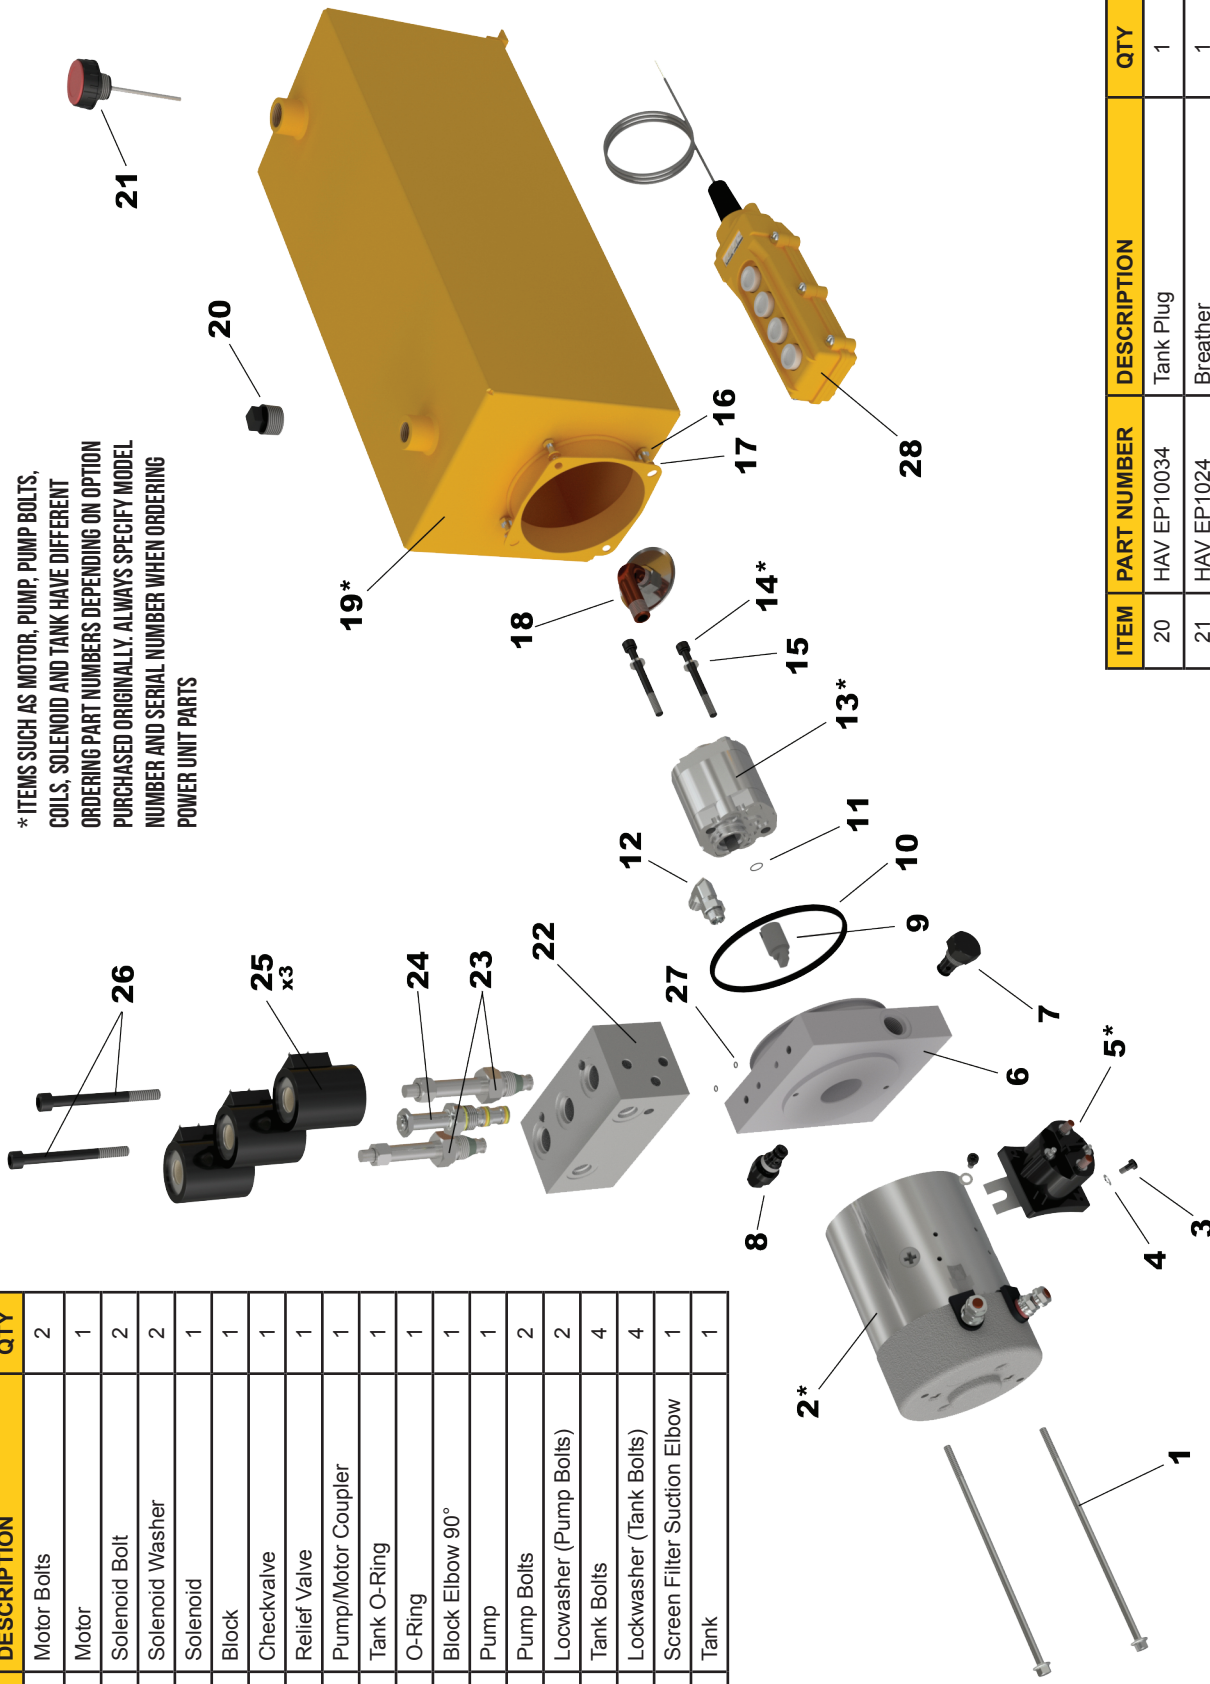

POWER UNIT WITH TWO SINGLE ACTING CIRCUITS

MODEL 04

This power unit has a double, single acting circuit, with two SAE#6 ports. It utilizes two 2 way, 2 position, solenoid activated valves, with manual overrides. This circuit design also uses a cartridge check and adjustable relief valve. The gear pump is equipped with a suction screen attached to a 90 elbow inside the tank which comes with a 3/4" NPT breather/distick.

OPTIONS:

- ▶ **Motor:** DC 12 & 24v, or AC 115/230V, single phase or AC 230/460/575V three phase
- ▶ **Tank:** From 1.7 liters to 23.5 liters. Plastic or Steel
- ▶ **Pump:** 0.8, 1.0, 1.3, 1.6, 2.1, 2.5, 3.2 and 4.2cc available
- ▶ **Mounting:** Vertical or Horizontal

TYPICAL APPLICATION:

- ▶ **Double Pressure Up / Gravity Down System**
- ▶ **Dump Trailer With Single Acting Front Jack**
- ▶ **Scissor Lift**
- ▶ **Carlift (1 unit for two lifts)**

ITEM	PART NUMBER	DESCRIPTION	QTY
1	HAV EP1331	Motor Bolts	2
2	HAV EP1312A*	Motor	1
3	HAV EP1040	Solenoid Bolt	2
4	HAV EP1041	Solenoid Washer	2
5	HAV EP1301A*	Solenoid	1
6	HAV EP1606	Block	1
7	HAV EP1602	Checkvalve	1
8	HAV EP1601	Relief Valve	1
9	HAV EP1402	Pump/Motor Coupler	1
10	HAV EP1033	Tank O-Ring	1
11	AS-568-012	O-Ring	1
12	HAV EP1722	Block Elbow 90°	1
13	HAV EP1210*	Pump	1
14	HAV EP1217*	Pump Bolts	2
15	HAV EP1218	Locwasher (Pump Bolts)	2
16	HAV EP1004	Tank Bolts	4
17	HAV EP1005	Lockwasher (Tank Bolts)	4
18	HAV EP1401B	Screen Filter Suction Elbow	1
19	HAV EP1020*	Tank	1

15

*ITEMS SUCH AS MOTOR, PUMP, PUMP BOLTS, COILS, SOLENOID AND TANK HAVE DIFFERENT ORDERING PART NUMBERS DEPENDING ON OPTION PURCHASED ORIGINALLY. ALWAYS SPECIFY MODEL NUMBER AND SERIAL NUMBER WHEN ORDERING POWER UNIT PARTS